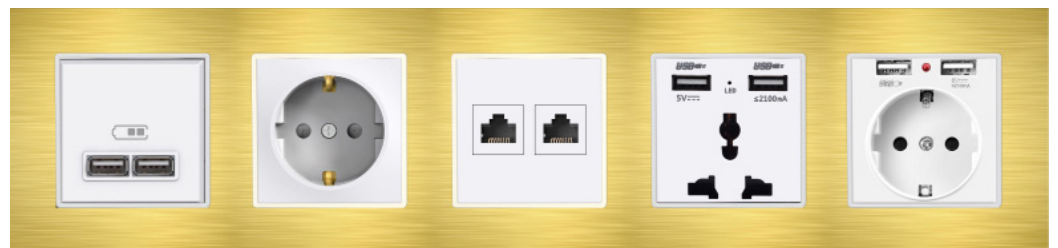

Interra Just Touch

Iswitch Socket

**The meaning
of black
color: Power,
fear, mystery,
authority,
elegance.**

Black Aluminum

Frame : 1,2,3,4,5
Material : Aluminum
Color : Black

**Gray Color
is solid and
stable; It
creates a
feeling of
relaxation,
tranquility
and
relaxation
in a chaotic
world.**

Natural Aluminum

Frame : 1,2,3,4,5
Material : Aluminum
Color : Natural

Gold color; it is the color of wealth, success and status. Because the color of success and victory that people long for is golden.

Champaine Aluminum

Frame : 1,2,3,4,5
Material : Aluminum
Color : Champaine

**The meaning
of black
color: Power,
fear, mystery,
authority,
elegance.**

Black GlassEF

Frame : 1,2,3,4,5

Material : Glass

Color : Black