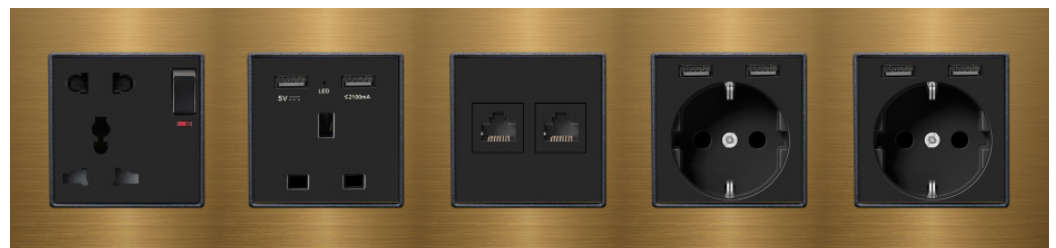

Interra Just Touch

Iswitch Socket

**The meaning
of black
color: Power,
fear, mystery,
authority,
elegance.**

Black Aluminum

Frame : 1,2,3,4,5
Material : Aluminum
Color : Black

**Gray Color
is solid and
stable; It
creates a
feeling of
relaxation,
tranquility
and
relaxation
in a chaotic
world.**

Antique Copper

Frame : 1,2,3,4,5
Material : Aluminum
Color : Antique Copper

The human body was depicted with colors, the body of the human being was considered red, his mind yellow, and his soul blue.

Antique Bronze