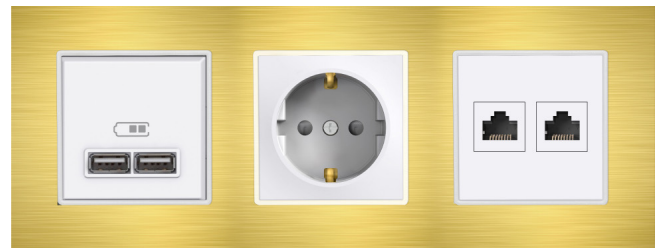

Interra Just Touch

Iswitch Socket

**The meaning
of black
color: Power,
fear, mystery,
authority,
elegance.**

Black Aluminum

Frame : 1,2,3,4,5
Material : Aluminum
Color : Black

**Gray Color
is solid and
stable; It
creates a
feeling of
relaxation,
tranquility
and
relaxation
in a chaotic
world.**

Natural Aluminum

Frame : 1,2,3,4,5
Material : Aluminum
Color : Natural

Gold color; it is the color of wealth, success and status. Because the color of success and victory that people long for is golden.

Champaine Aluminum

Frame : 1,2,3,4,5
Material : Aluminum
Color : Champaine

**The meaning
of black
color: Power,
fear, mystery,
authority,
elegance.**

Black GlassEF

Frame : 1,2,3,4,5

Material : Glass

Color : Black