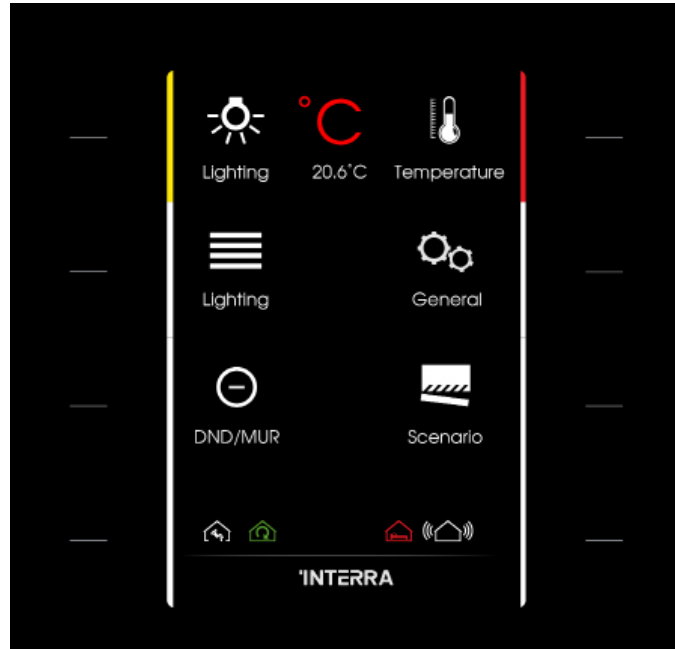

- **Lighting**
- **RGB & Tunable White Colour Control**
- **Curtain/Blinds**
- **Air Conditioning**
- **Free Programmable Pages**
- **Hotel-DND/MUR**
- **Custom Modes**
- **Touch Vibration**
- **Scenario**

Interra Just Touch

Iswitch Socket

**The meaning
of black
color: Power,
fear, mystery,
authority,
elegance.**

Black Aluminum

Frame : 1,2,3,4,5
Material : Aluminum
Color : Black

**Gray Color
is solid and
stable; It
creates a
feeling of
relaxation,
tranquility
and
relaxation
in a chaotic
world.**

Natural Aluminum

Frame : 1,2,3,4,5
Material : Aluminum
Color : Natural

Gold color; it is the color of wealth, success and status. Because the color of success and victory that people long for is golden.

**SYMBOL OF
PURITY AND
CLEANNESS
White
color, which
contains all
colors, is the
symbol of
purity and
cleanliness.**

White GlassEF

Frame : 1,2,3,4,5
Material : Glass
Color : White

**Ancient
colors,
which have
a mystical
significance,
are identified
with the
world, the
star and the
rainbow;**