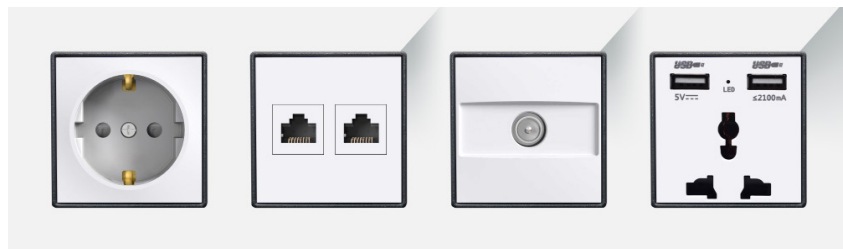

White GlassEF

Frame : 1,2,3,4,5
Material : Glass
Color : White