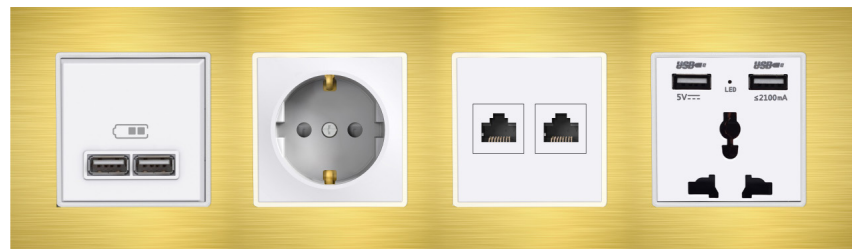

Interra Just Touch

Iswitch Socket

**The meaning
of black
color: Power,
fear, mystery,
authority,
elegance.**

Black Aluminum

Frame : 1,2,3,4,5
Material : Aluminum
Color : Black

**Gray Color
is solid and
stable; It
creates a
feeling of
relaxation,
tranquility
and
relaxation
in a chaotic
world.**

Natural Aluminum

Frame : 1,2,3,4,5
Material : Aluminum
Color : Natural

Gold color; it is the color of wealth, success and status. Because the color of success and victory that people long for is golden.

Champaine Aluminum

Frame : 1,2,3,4,5
Material : Aluminum
Color : Champaine

**The meaning
of black
color: Power,
fear, mystery,
authority,
elegance.**

Black GlassEF

Frame : 1,2,3,4,5

Material : Glass

Color : Black