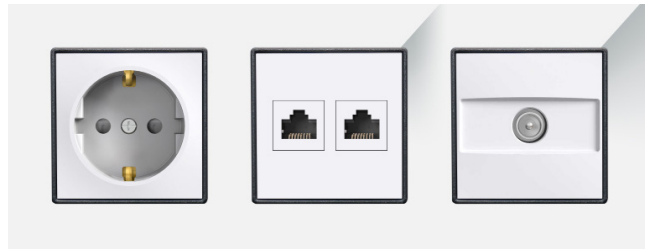

White GlassEF

Frame : 1,2,3,4,5
Material : Glass
Color : White