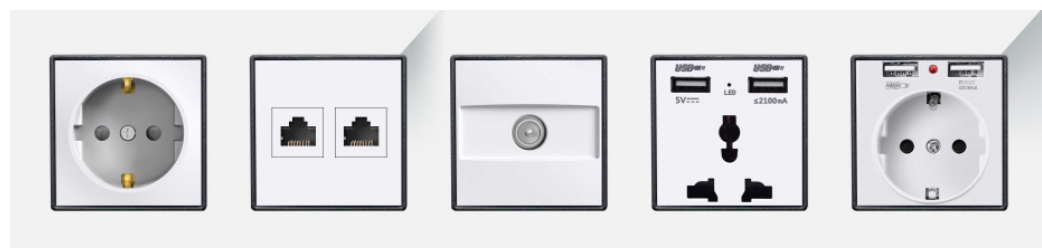

White GlassEF

Frame : 1,2,3,4,5
Material : Glass
Color : White